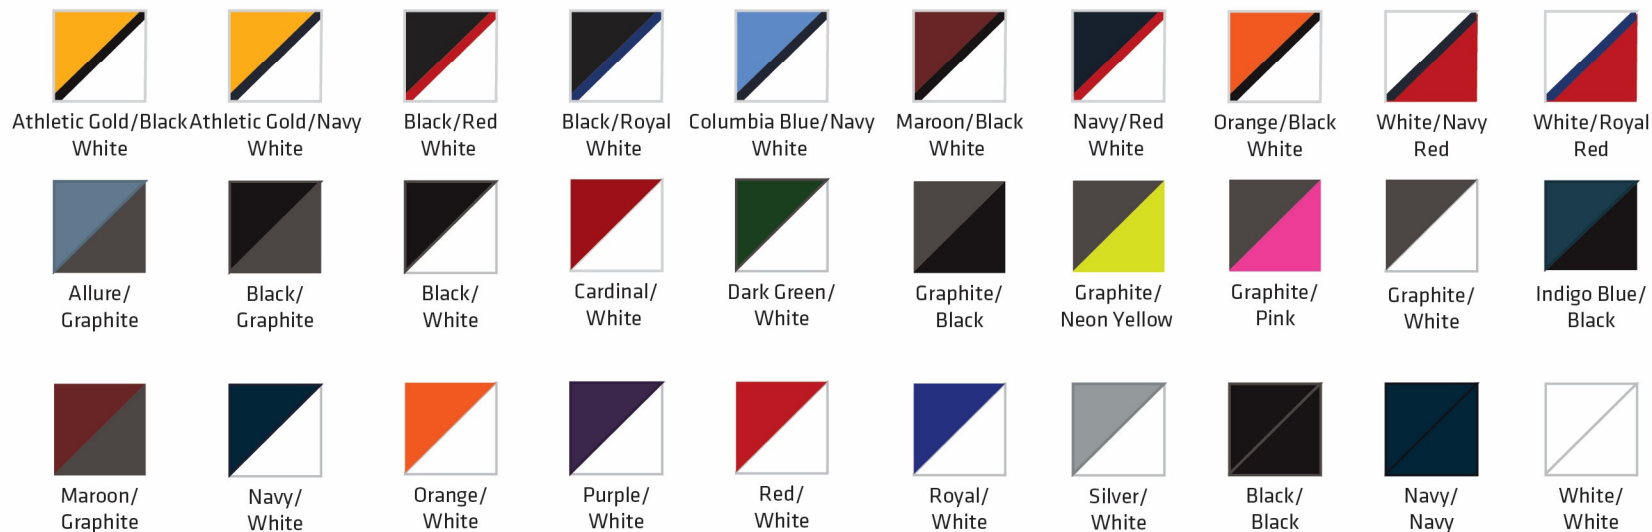

i8502 Flexflit Premium 110[®] Trucker Mesh Back Cap

Fabric:

Poly/Spandex Blend and Performance Mesh
UV Protection and Moisture Wicking

Features:

Allure/Graphite
6 panel, mid profile, structured
Original Trucker with shapeable pre-curved visor
Closure : 110 Technology[®] sweatband with
Adjustable snap back closure

Color Information:

SIZE CHART

Crown Height:	6.50"	Visor Length:	2.75"
Circumference:	OSFM	Width of Front Two Panels:	7.50"

All sizing may vary by +/- .50 up to 1.50 CM